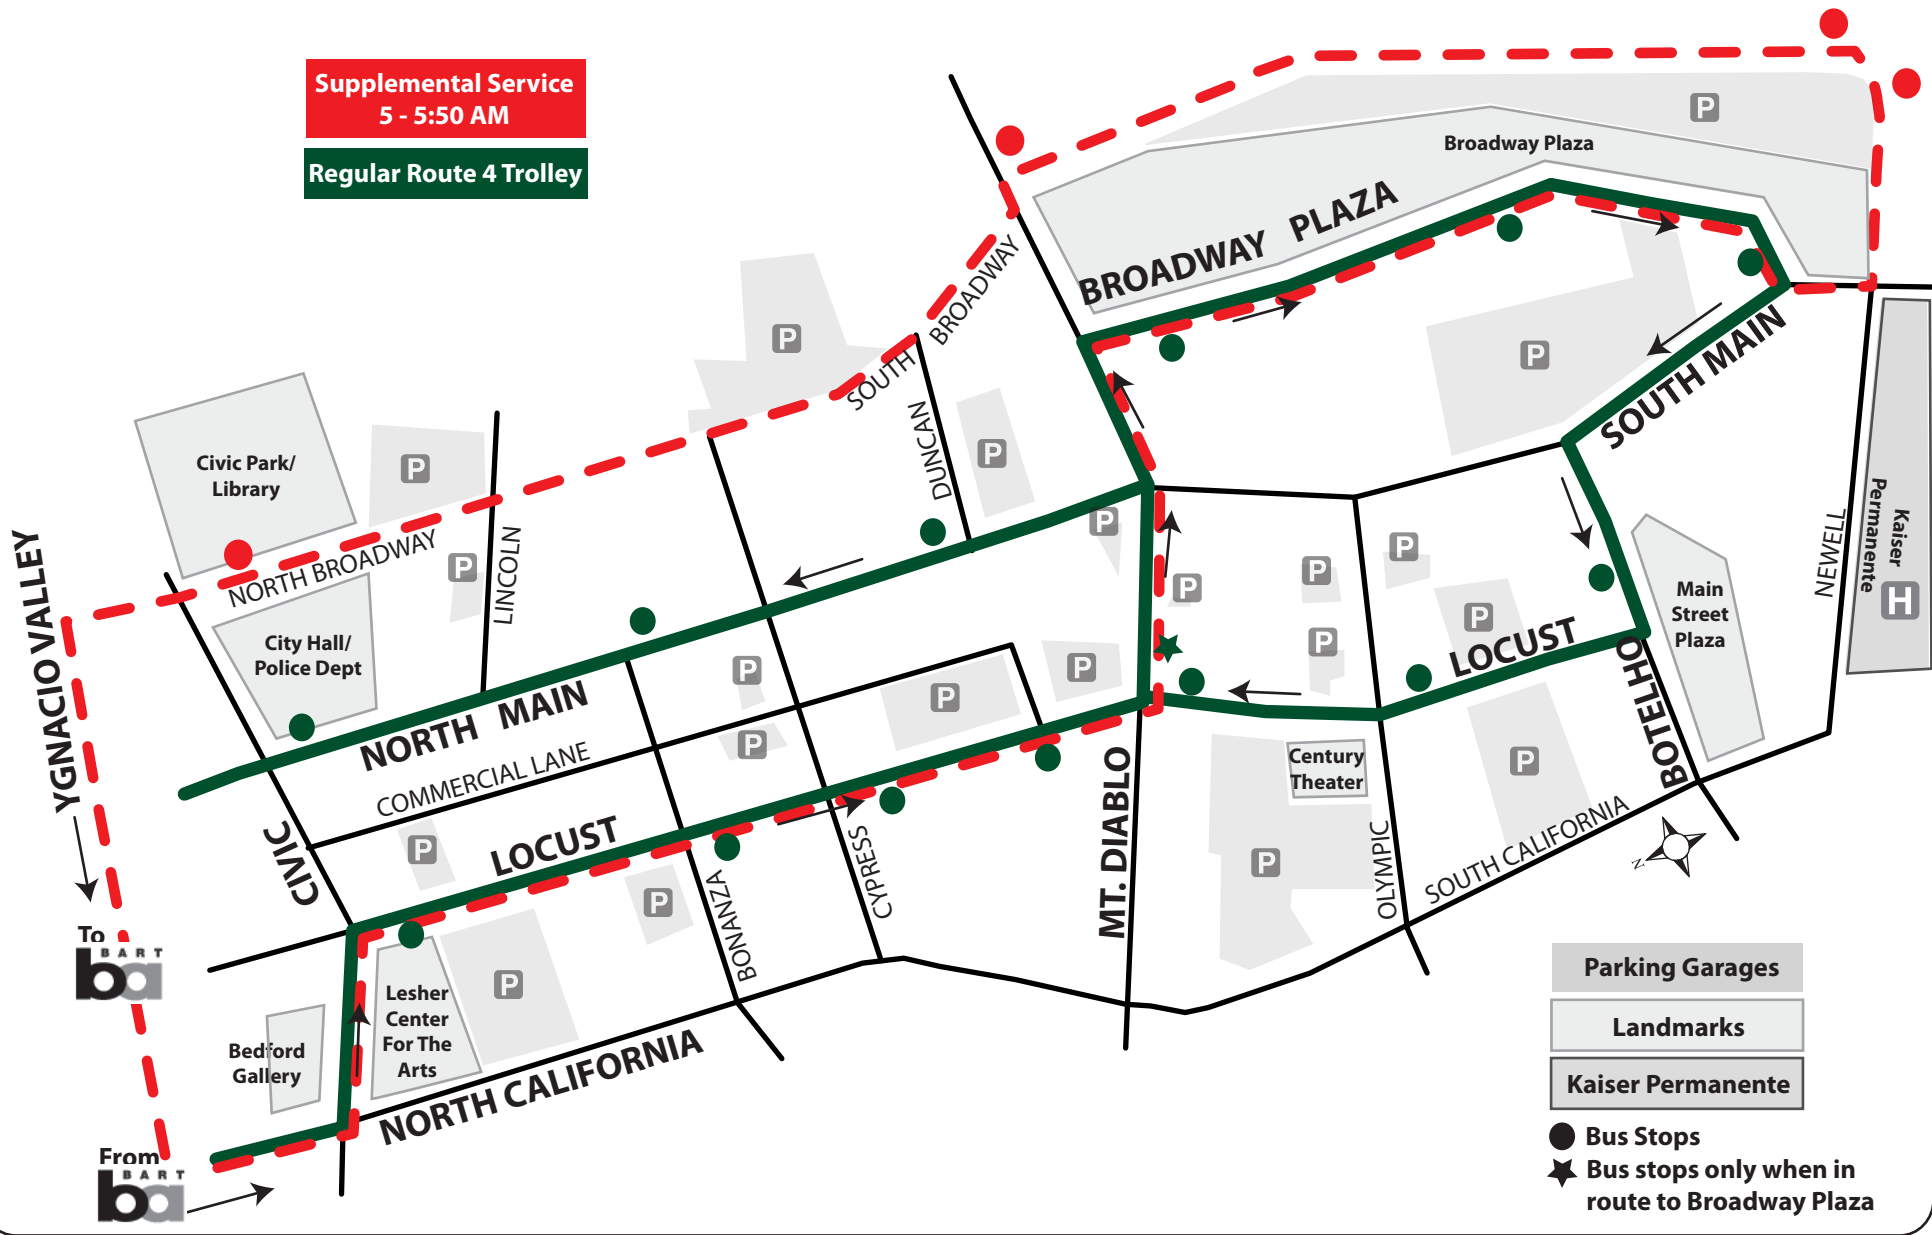

Supplemental Service
5 - 5:50 AM

Regular Route 4 Trolley

Parking Garages

Landmarks

Kaiser Permanente

● Bus Stops

★ Bus stops only when in route to Broadway Plaza